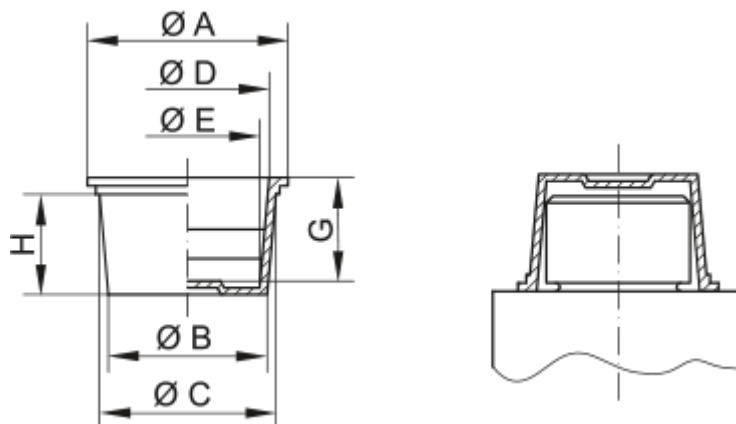

Article number: 59GPN610U26

Description: KLEE Universal plugs GPN 610 U - (\varnothing 29,8-32,6/ \varnothing 31,1-28,3)

Measures

A = 37

B = 29.8

C = 32.6

D = 31.1

E = 28.3

G = 16

H = 16